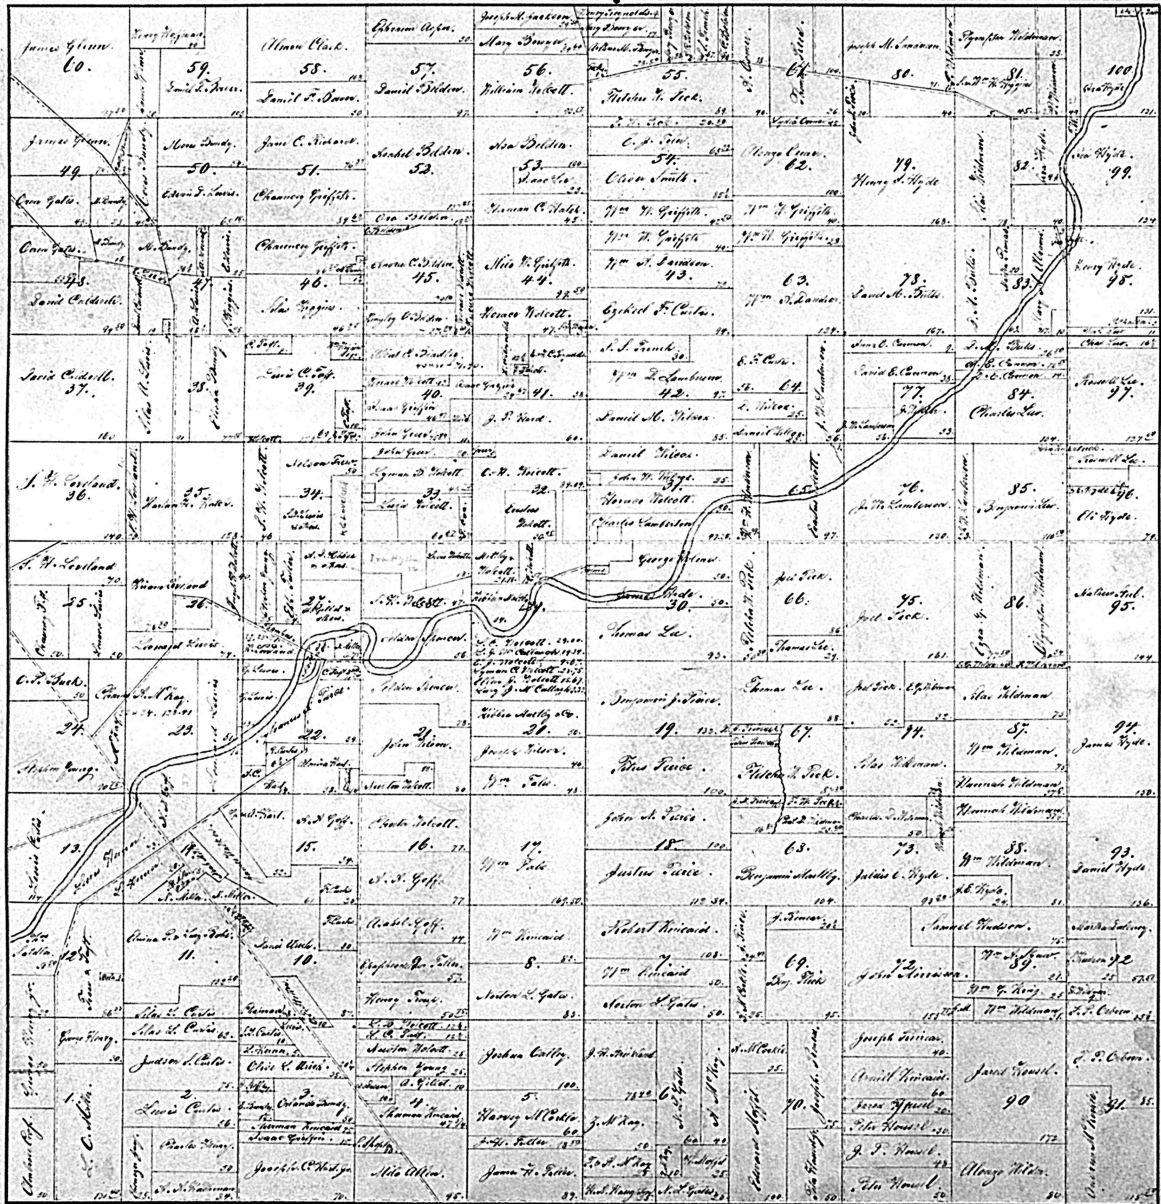

Farmincton.

West Farmington.

Farmington Centre.

Kibbee and Loveland's Survey
in S.E. part of Lot 34 in Farmington, O.

Wilson Resear Divinity
 School Sit. N.E. & E.

Amelia Lane 9. 7/10	Public Square 1. 00	Curran & Tolson 7. 7/10	Curran & Tolson 6. 50/100	Willie E. Jackson 5. 20/100	Willie E. Jackson 4. 7/10	Pharmacy Bldg 3. 7/10	Pharmacy Bldg 3. 20/100	Shaw Hatch 2. 20/100	Shaw Hatch 1. 20/100
Lydia Jackson 10. 7/10	Public Square 1. 00	Public Square 1. 00	Public Square 1. 00	Public Square 1. 00	Public Square 1. 00	Public Square 1. 00	Public Square 1. 00	Public Square 1. 00	Public Square 1. 00
Charles E. Miller 15. 7/10	Public Square 1. 00	Public Square 1. 00	Public Square 1. 00	Public Square 1. 00	Public Square 1. 00	Public Square 1. 00	Public Square 1. 00	Public Square 1. 00	Public Square 1. 00
Public Square 1. 00	Public Square 1. 00	Public Square 1. 00	Public Square 1. 00	Public Square 1. 00	Public Square 1. 00	Public Square 1. 00	Public Square 1. 00	Public Square 1. 00	Public Square 1. 00

E. v. M. Carter Road